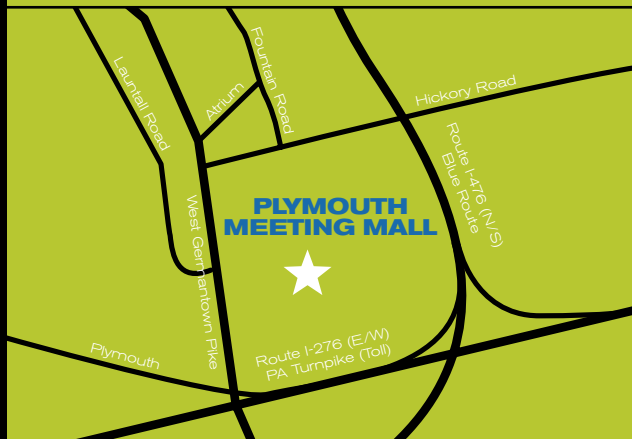

WELCOME TO PLYMOUTH MEETING MALL!

Conveniently located in greater Philadelphia crossroads:
I-476 (Blue Route)
Exit #20 West Germantown Pike
I-276 (PA Turnpike) &
I-476 (NE Extension)
Exit #333 Norristown

SHOPPING HOURS

Monday through Saturday
10am–9pm
Sunday 11am–6pm
Holiday, restaurant, grocery &
department store hours may vary.

Visit us online at shopplymouthmeetingmall.com for all the updates on new store openings, special events and promotions. Plus, sign up for the **e**newsletter and have all the inside Plymouth Meeting Mall information delivered right to your **e**mail.

Live.LUNCH.Shop.

Sign up for our weekly Live.LUNCH.Shop **e**blast for all of the lunch and dining specials at the center. Sign up by dropping your business card at Customer Service or emailing gregoros@preit.com

PLYMOUTH MEETING MALL

500 West Germantown Pike
Plymouth Meeting, PA
610.825.9351

A Pennsylvania Real Estate Investment Trust® Property