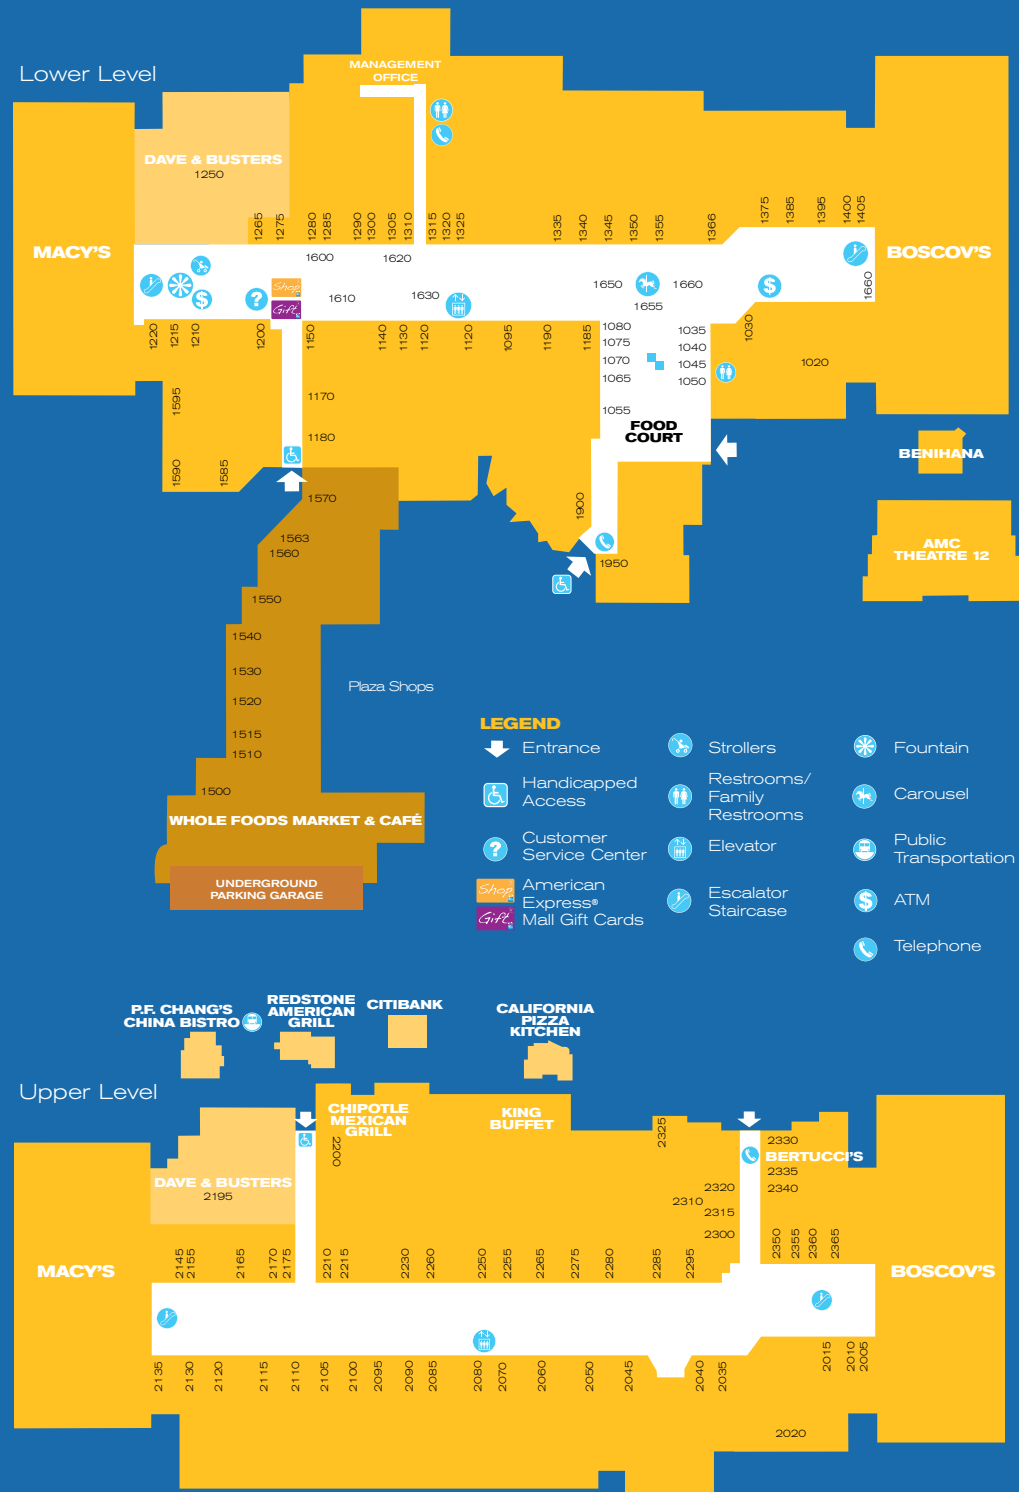

Conveniently located in greater Philadelphia crossroads:
I-476 (Blue Route)
Exit #20 West Germantown Pike
I-276 (PA Turnpike) &
I-476 (NE Extension)
Exit #333 Norristown

SHOPPING HOURS

Monday through Saturday
10am–9pm
Sunday 11am–6pm
Holiday, restaurant, grocery &
department store hours may vary.

Fabulous Food!

From a quick bite in our food court to a full meal at one of restaurants.

Phenomenal Fun!

Relax and have fun at **DAVE & BUSTERS** or enjoy a blockbuster at **AMC THEATRE.**

PARKING OPTIONS

- Underground parking located under Whole Foods Market & Plaza Shops on the Germantown Pike & Turnpike side of the mall.
- Valet Parking is available at the Hickory Road Plaza area between P.F. Chang's China Bistro & Redstone American Grill on Thursday & Friday, 5pm–11pm and Saturday, 5pm–midnight, at a fee of \$4 per vehicle.

DEPARTMENT STORES

- Boscov's.....610.825.8686
- Macy's.....610.825.1700

GROCERY & FOOD SERVICE

- 1500 Whole Foods Market & Café 610.832.0010

WOMEN'S FASHIONS

- 2100 Aéropostale.....610.940.9221
- 1540 Chico's.....610.567.3879
- 2120 City Blue.....610.940.0302
- 1560 Coldwater Creek 610.828.3073
- 2215 Express610.825.2960
- 2260 H&M.....610.238.4452
- 1550 LOFT.....610.834.6301
- 1305 Motherhood Maternity.....610.834.6141
- 1095 New York & Company.....610.825.5003
- 1515 Orvis.....610.825.1010
- 1290 Victoria's Secret610.834.8144
- 2070 Wet Seal610.825.3808