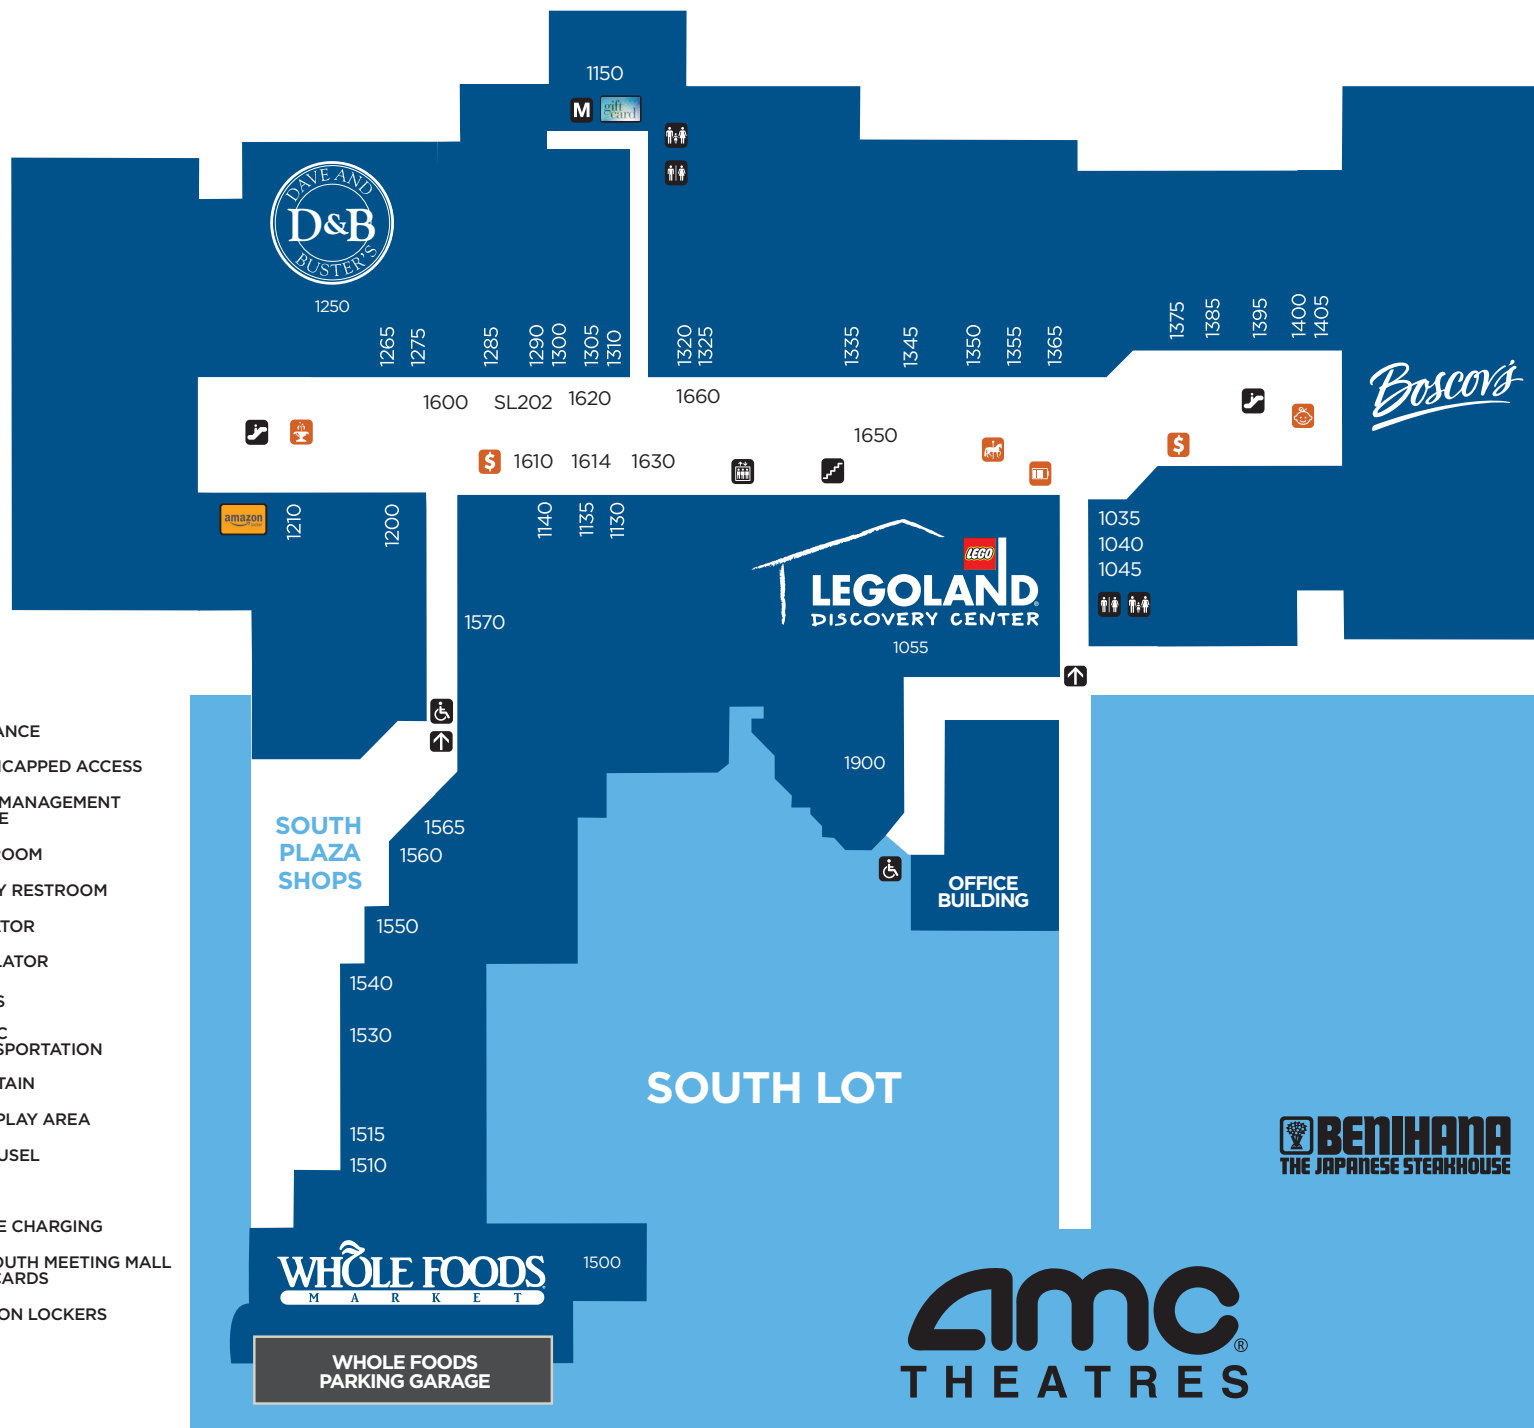

UPPER LEVEL

LOWER LEVEL

- ENTRANCE
- HANDICAPPED ACCESS
- MALL MANAGEMENT OFFICE
- RESTROOM
- FAMILY RESTROOM
- ELEVATOR
- ESCALATOR
- STAIRS
- PUBLIC TRANSPORTATION
- FOUNTAIN
- KID'S PLAY AREA
- CAROUSEL
- ATM
- PHONE CHARGING
- PLYMOUTH MEETING MALL GIFT CARDS
- AMAZON LOCKERS

DEPARTMENT STORE

- Boscov's
- Boscov's

WOMEN'S FASHIONS

- 1570 Charming Charlie
- 1540 Chico's
- 2215 Express
- Factory Outlet
- 2260 H&M
- 1560 J.Crew Mercantile
- 1550 LOFT
- 2095 New York & Company Outlet
- 1515 Orvis
- 1290 Victoria's Secret

MEN'S FASHIONS

- 2215 Express
- Factory Outlet
- 2260 H&M
- 1560 J.Crew Mercantile
- 1510 Jos. A. Bank
- 2100 Milano Menswear
- 1515 Orvis

CHILDREN'S FASHIONS

- 2105 The Children's Place
- 1200 Gymboree
- 2260 H&M

HEALTH & BEAUTY

- 1275 Bath & Body Works
- 2070 Beauty Zone
- 2350 Brow Bar
- 1530 CycleBar
- European Wax Center
- 2035 GNC
- 2130 Jean Madeline Salon
- 1395 KareFoot Spa & Bodywork
- 1565 Massage Envy
- 1614 Perfume Island
- 2005 Plymouth Barber
- 1400 Pro Nails
- 1265 Regis Salon
- 1290 Victoria's Secret